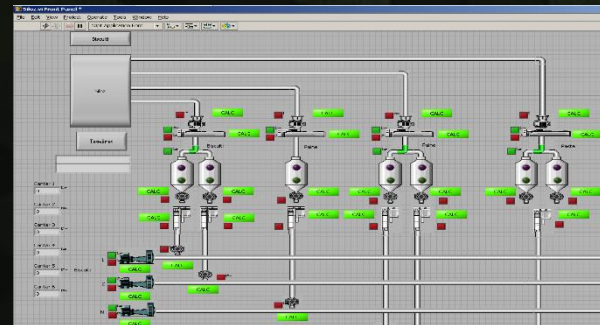

❑ Germino – fabrica de panificatie