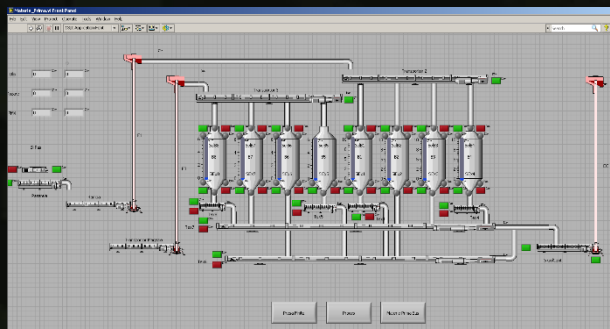

Aplicatii:

❑ Agrisol – Moara de cereale