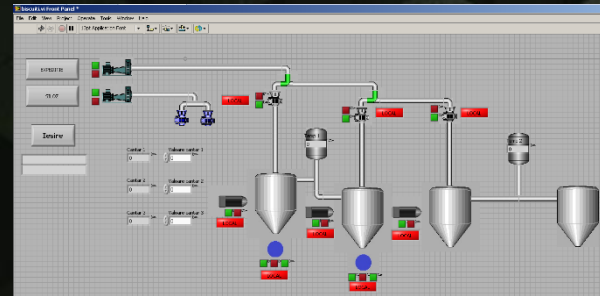

❑ Germino – fabrica de panificatie