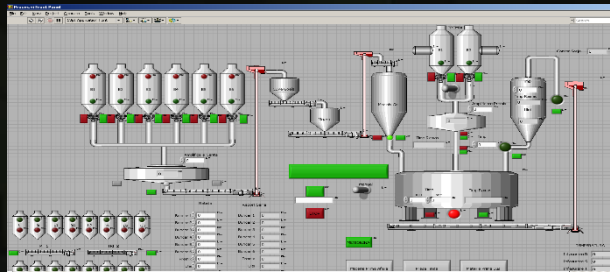

Aplicatii:

❑ Agrisol – Moara de cereale